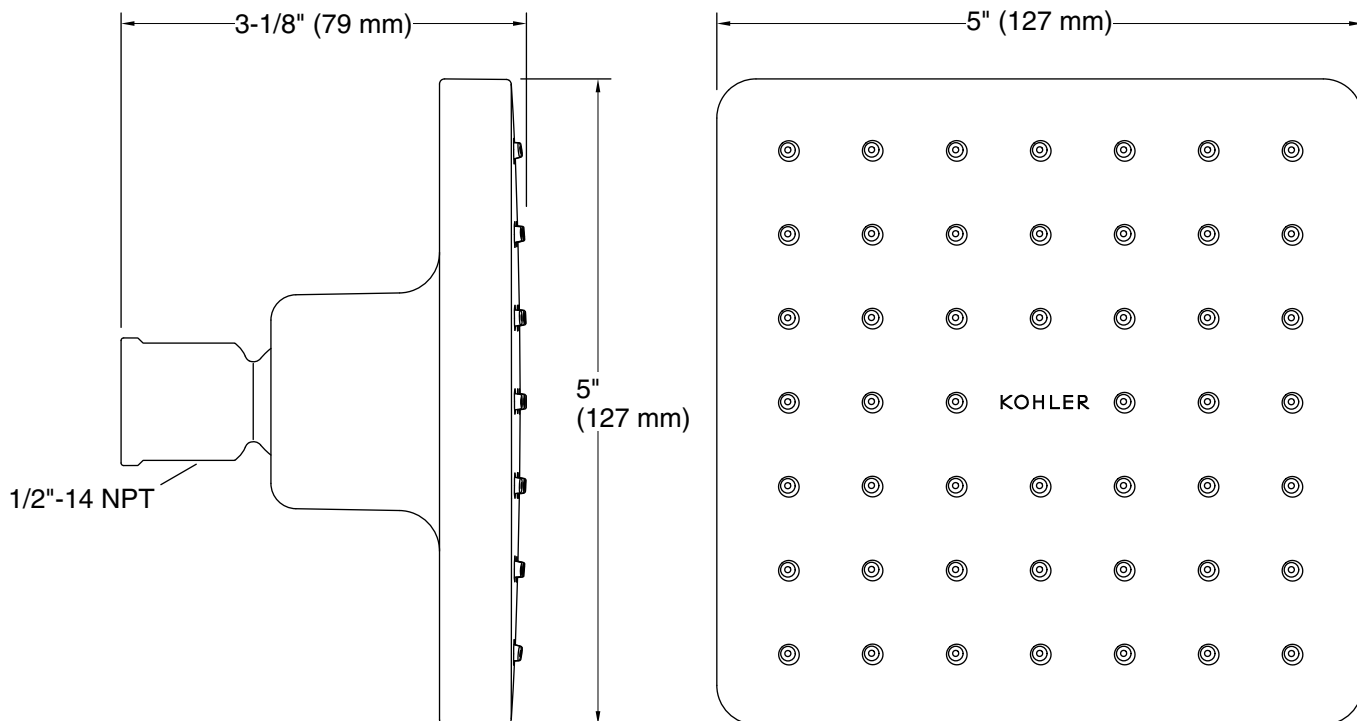

Technical Information

All product dimensions are nominal.

Drain included: No

Showerhead/Body Spray:

Rated maximum flow: 2.5 gal/min (9.5 l/min)

Pressure: 45 psi (3.1 bar)

Notes

Install this product according to the installation instructions.